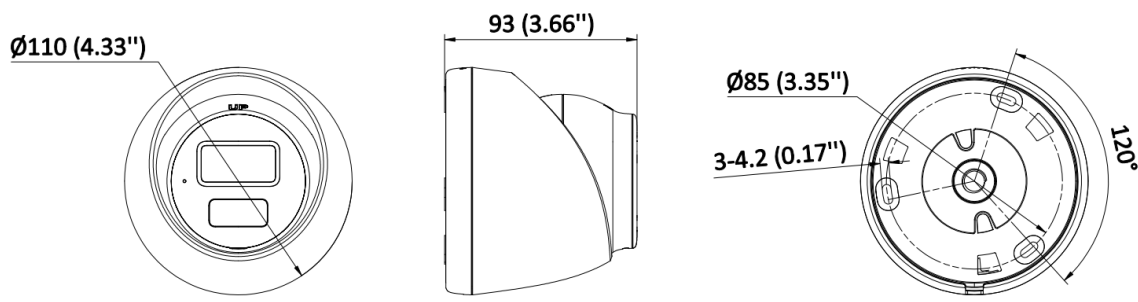

## ▪ Specification

<b>Camera</b>	
Image Sensor	2 MP CMOS
Max. Resolution	1920 (H) × 1080 (V)
Min. Illumination	0.01 Lux @ (F1.6, AGC ON), 0 Lux with IR
Shutter Time	PAL: 1/12.5 s to 1/50,000 s,NTSC: 1/15 s to 1/50,000 s
Day & Night	ICR
Angle Adjustment	Pan: 0° to 360°,Tilt: 0° to 75°,Rotate: 0° to 360°
Signal System	PAL/NTSC
<b>Lens</b>	
Lens Type	2.8 mm, 3.6 mm fixed lens
Focal Length & FOV	2.8 mm, horizontal FOV: 101°, vertical FOV: 56°, diagonal FOV: 118° 3.6 mm, horizontal FOV: 78°, vertical FOV: 42°, diagonal FOV: 92°
Lens Mount	M12
<b>Microphone</b>	
Pickup Distance	In a radius of up to 5 m
Amount	1
<b>Speaker</b>	
Rated Power	2 W
Speaker Range	In a radius of up to 5 m
<b>Illuminator</b>	
Supplement Light Type	Smart,IR,White Light
Supplement Light Range	IR: Up to 30 m,White Light: Up to 20 m
<b>Image</b>	
Image Settings	Anti-banding, Brightness, Sharpness, Smart IR
Frame Rate	TVI: 1080p @25 fps/30 fps
Day/Night Mode	Auto/Color
Wide Dynamic Range (WDR)	Digital WDR
Image Enhancement	DWDR, BLC, HLC, Global, HLS
Noise Reduction	3D DNR
White Balance	Auto, Manual
<b>Audio</b>	
Audio Function	Echo Cancellation, AI Noise Reduction, Automatic Gain Control
<b>Interface</b>	
Video Output	1 HD analog output
<b>General</b>	
Power	12 VDC ± 25%, max.6 W,*You are recommended to use one power adapter to supply the power for one camera.

Material	Plastic
Dimension	Ø110 mm × 93 mm (Ø4.33" × 3.66")
Weight	Approx. 270 g (0.81 lb.)
Operating Condition	-40 °C to 60 °C (-40 °F to 140 °F). Humidity 90% or less (non-condensing)
Communication	HIKVISION-C
Language	English
<b>Approval</b>	
Protection	IP67

▪ **Available Model**

DS-2CE78D0T-LPTS(2.8mm)

DS-2CE78D0T-LPTS(3.6mm)

▪ **Dimension**

Unit:mm (inch)

▪ **Accessory**

▪ **Optional**

DS-1281ZJ-S	DS-1275ZJ-SUS	DS-1276ZJ-SUS	DS-1272ZJ-110-TRS